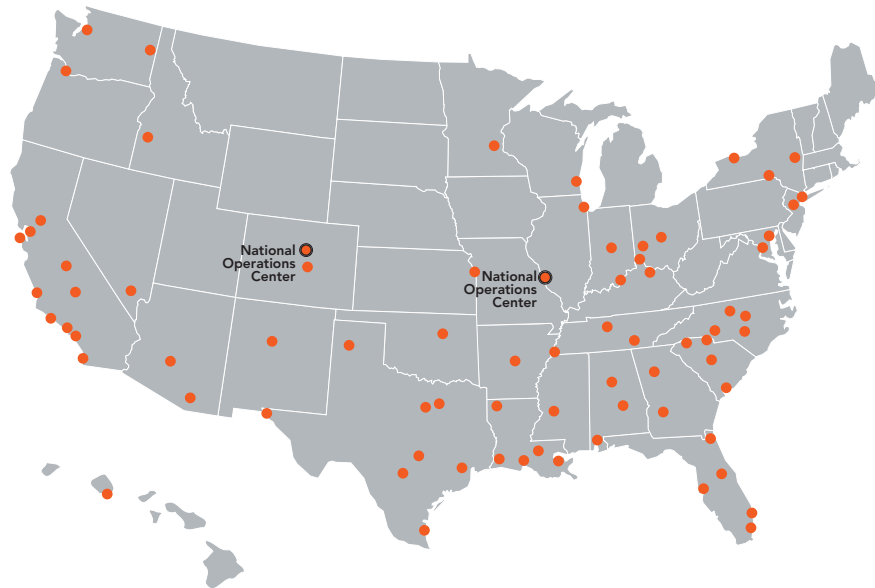

STS-1 Service: High-capacity channel for full-duplex, synchronous, optical transmission of digital data on SONET standards. Electrical interface rate of 51.84 Mbps. Service can be configured with either asynchronous DS-3 or DS-1 mapping. Applications: high volume voice, data, image or video, eliminating the need to maintain and pay for multiple dedicated lines.

Private Network Transport Service: Private, dedicated high-capacity, premium quality services. Fully redundant, dedicated, diverse SONET ring is always available. Individual circuits between nodes on dedicated ring are available. Designed to deliver DS-1, DS-3, STS-1, OC-3, OC-3c, OC-12, OC-12c, OC-48 and OC-48c services between multiple locations or as a combination of end user and IXC POPs. Available in system/ring capacities of OC-3, OC-12, and OC-48. Customers can connect **tw telecom** Dedicated High Capacity Services to the PNT network node.

DWDM Services

For customers needing 2.5 Gigabits per second to over 1 Terabit per second, we offer point-to-point, high-capacity channels for optical transmission of digital data. Standard capacities are 2.5 Gbps or 10 Gbps on each channel (wavelength). **tw telecom's** DWDM can be configured as protected or non-protected.

* c, as in OC-3c, is the SONET notation for concatenated service.